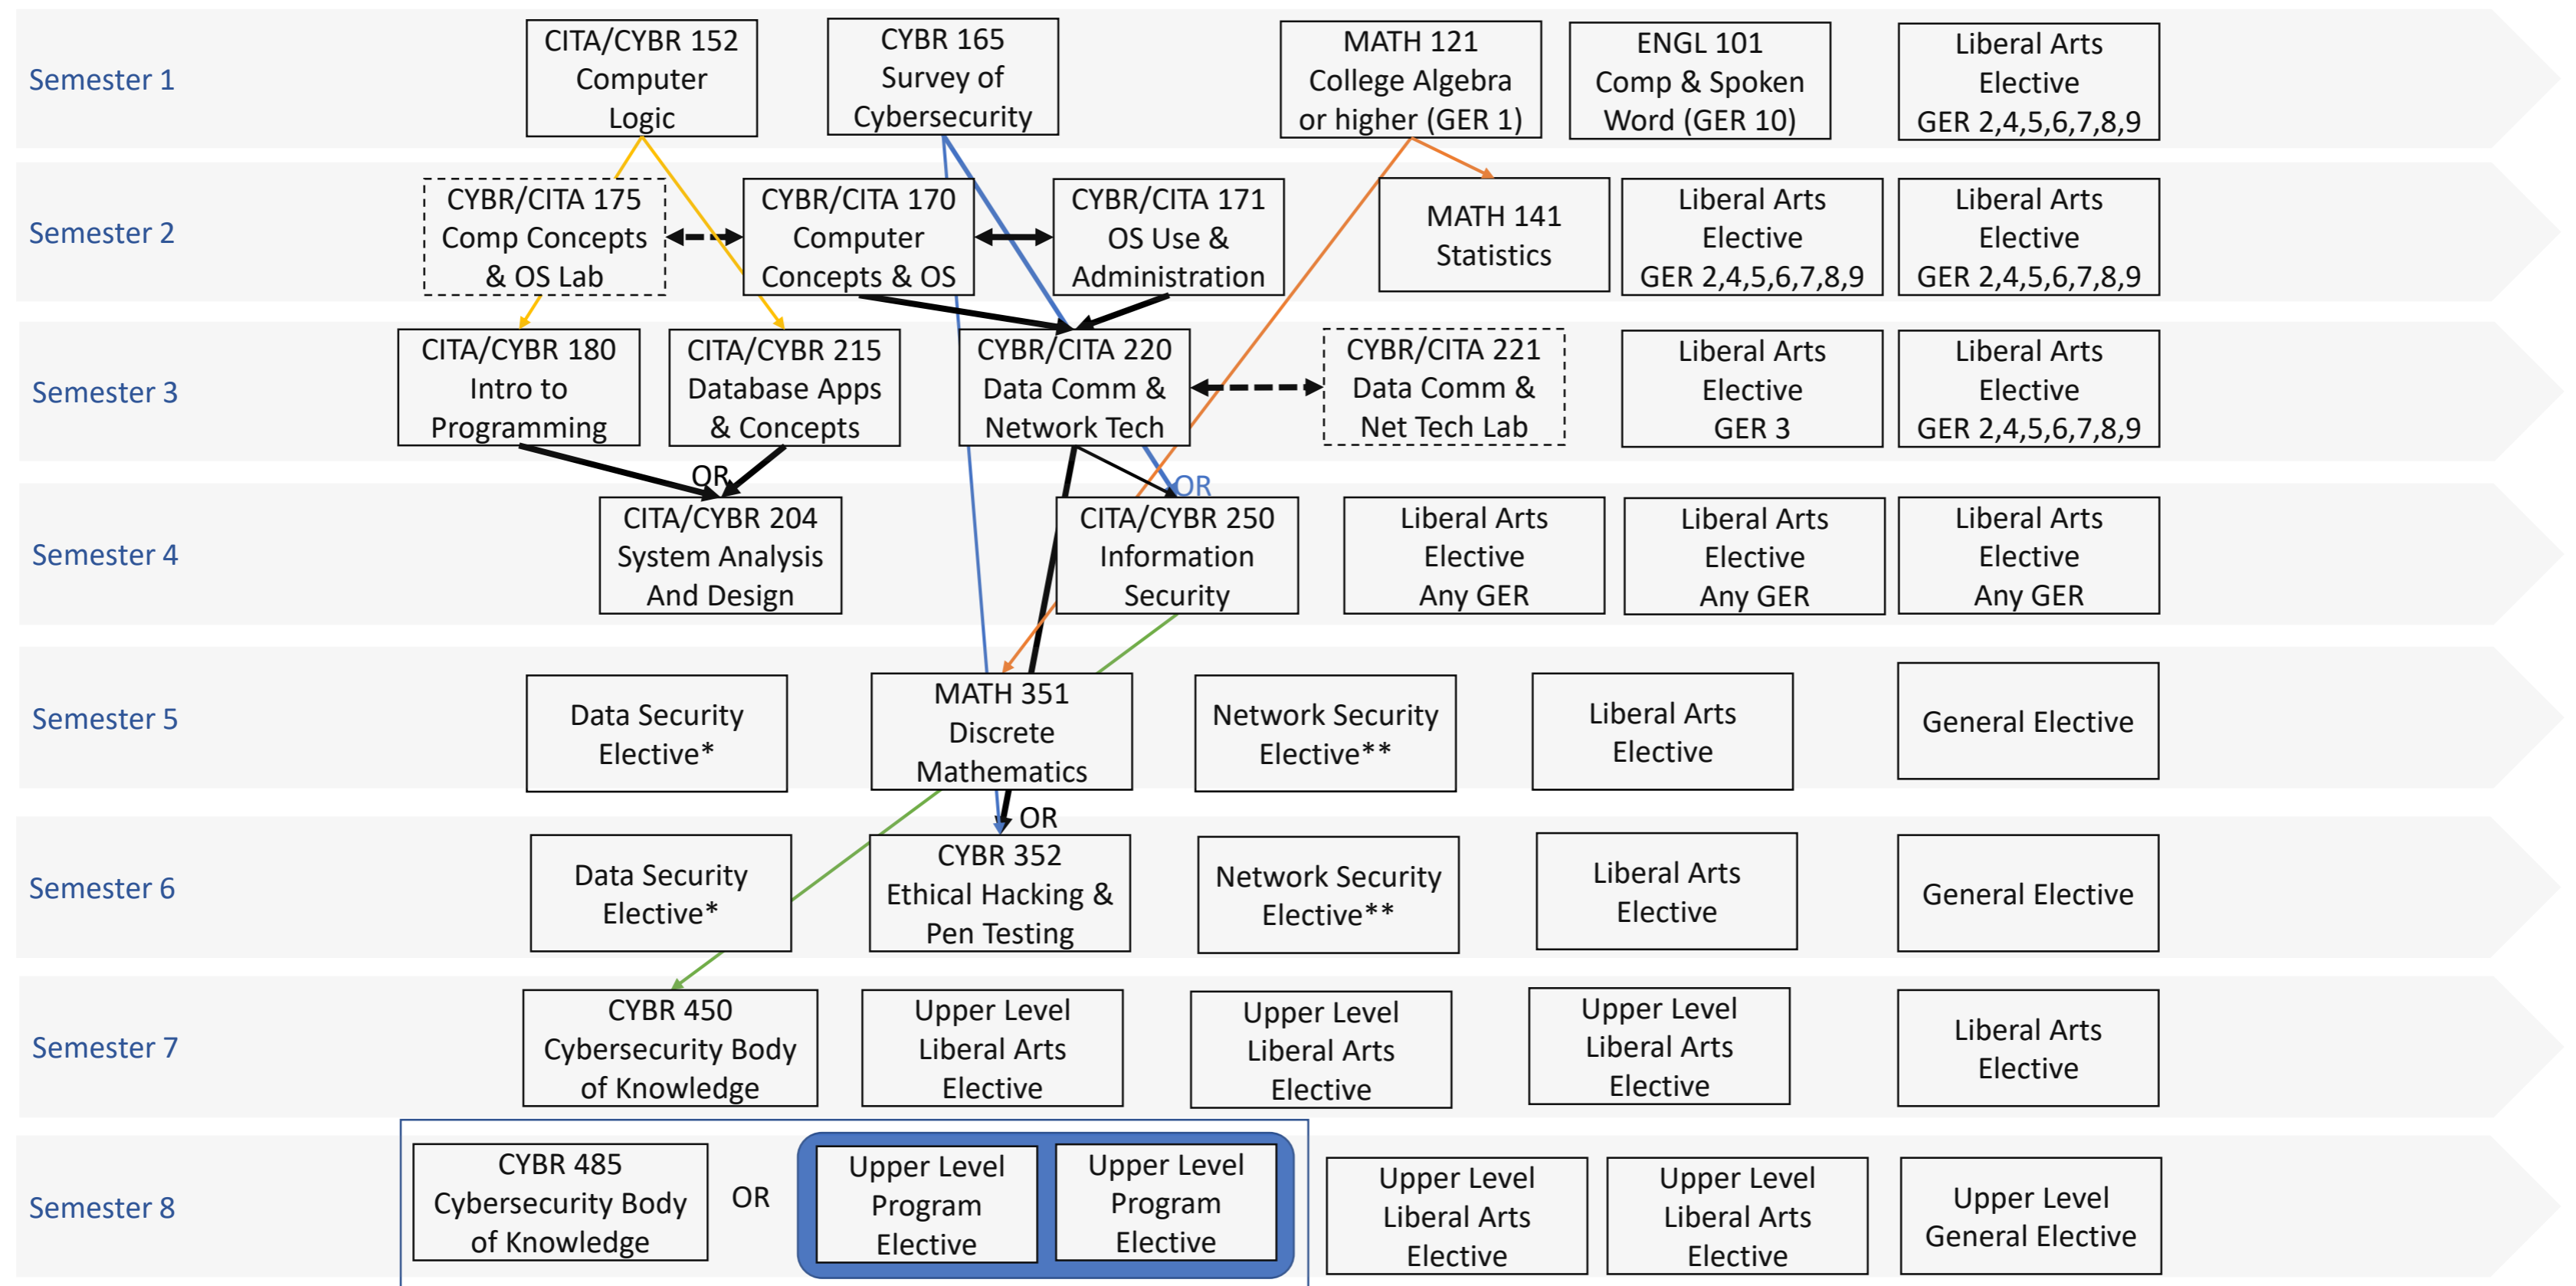

BS in CyberSecurity

---- Optional course

→ Pre/Co-requisite

* Data Security Elective - CYBR 360, CYBR 365, CYBR 455.

** Network Security Elective - CYBR 354, CYBR 356, CITA 440/441.

Upper Level = 3xx/4xx level course